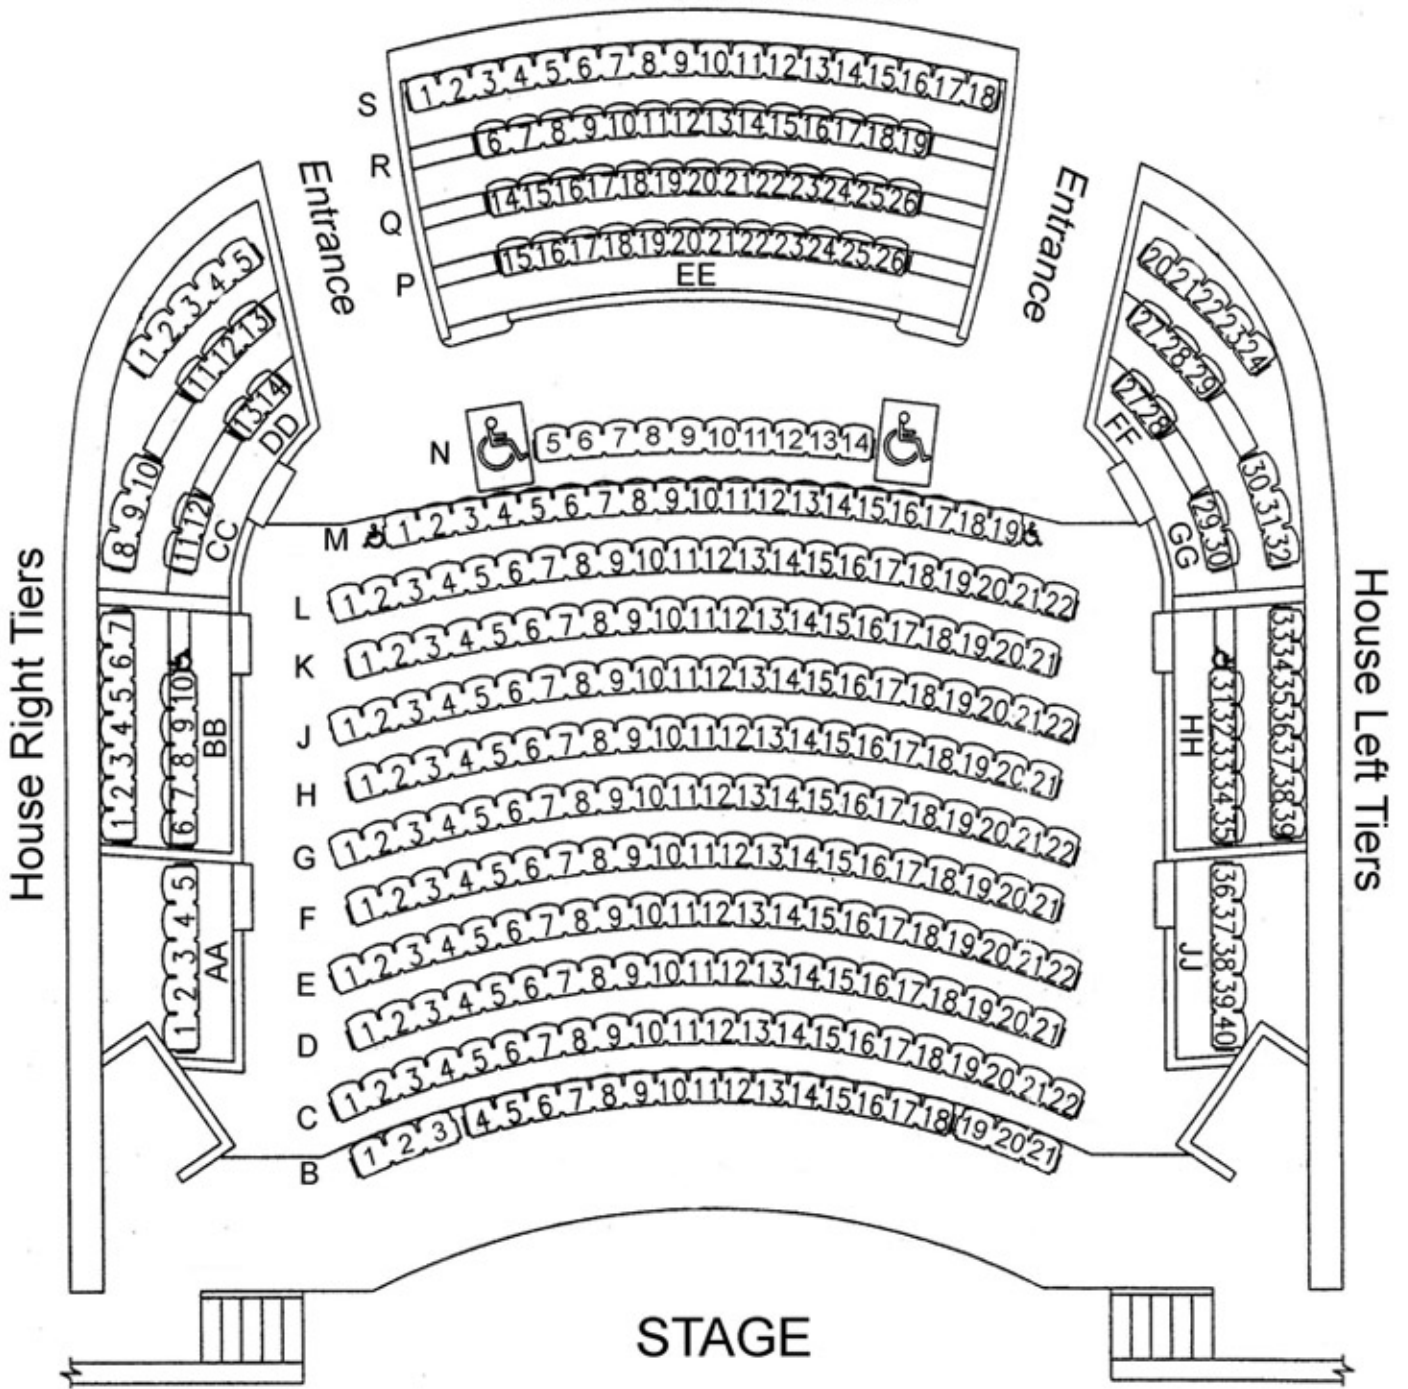

Rear Orchestra Tier

Hoffman Auditorium